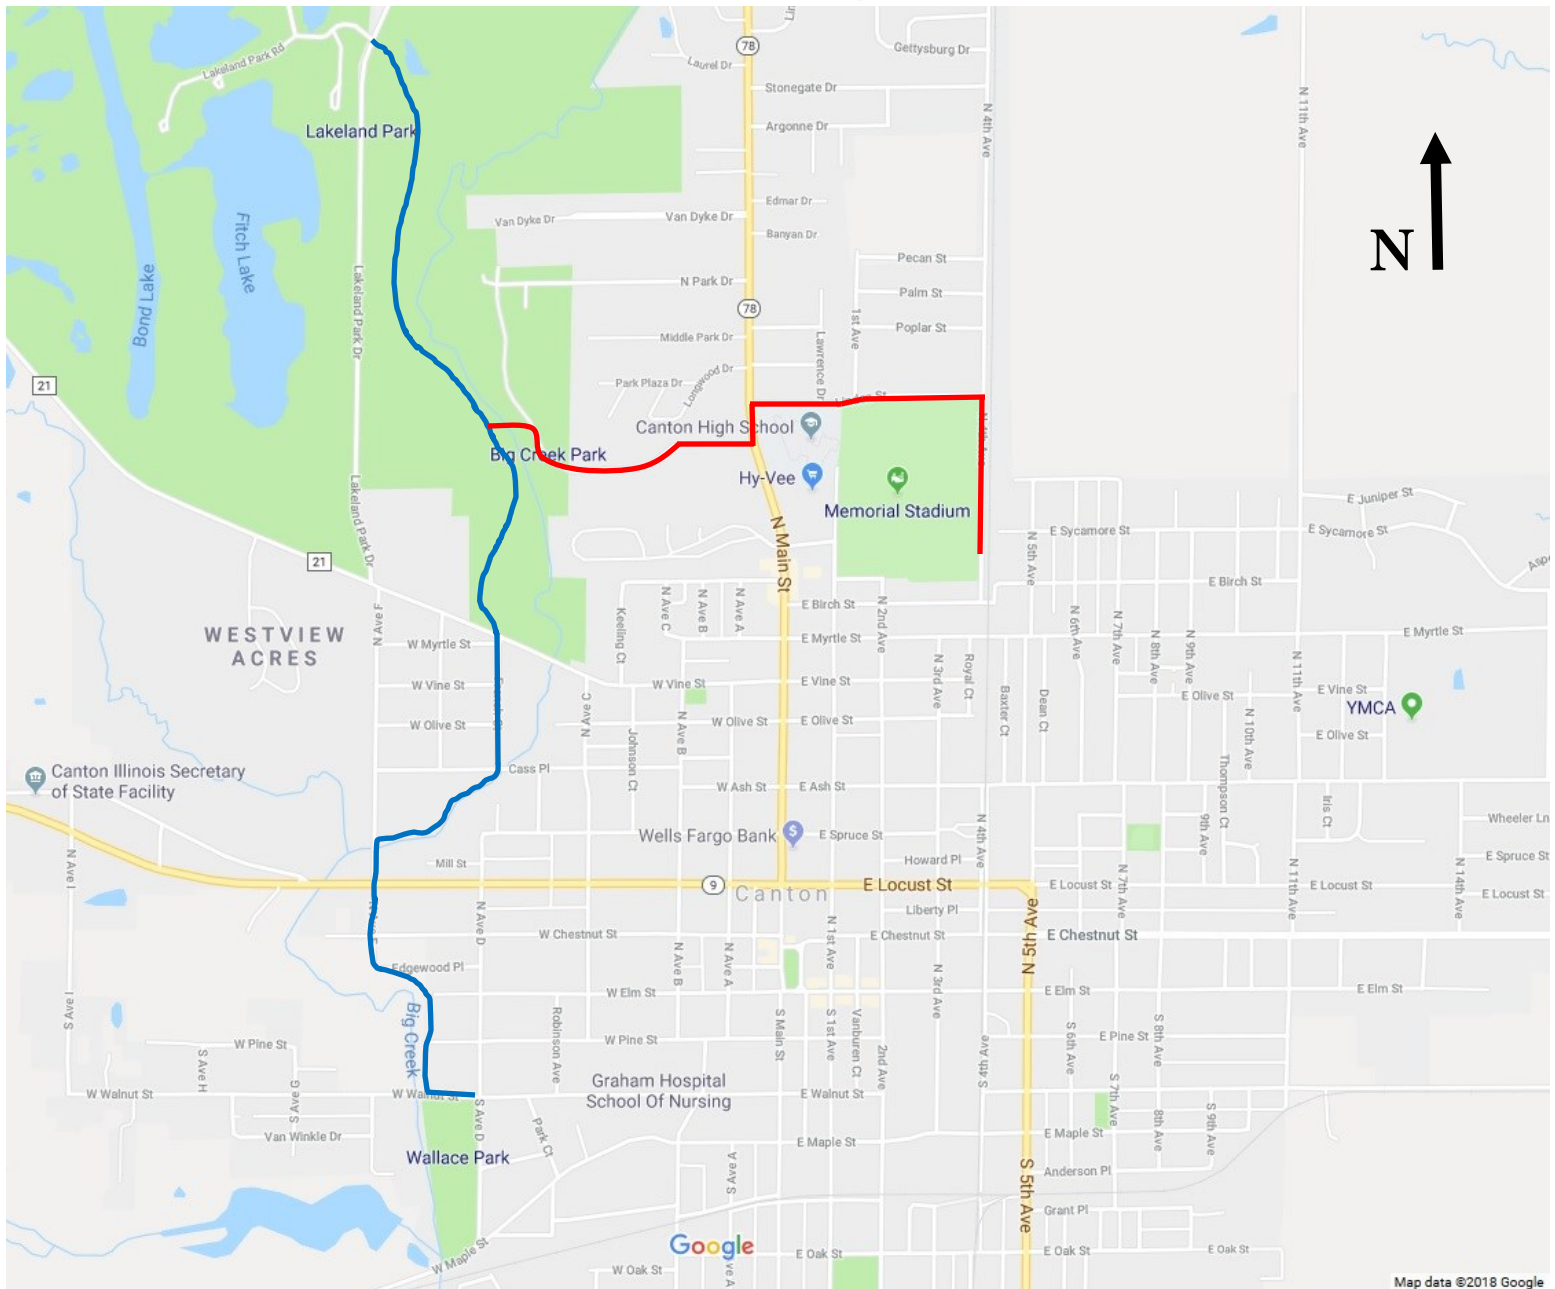

CANTON PARK DISTRICT TRAIL SYSTEM

CANTON, IL

Wallace to Lakeland Trail: 2.2 Miles

Athletic Park to Big Creek Trail: 1.2 Miles

Walking paths are also located at Wallace Park and Lakeland Park

For more information about the Canton Park District please visit our website at Cantonpark.org or call 309-647-1345