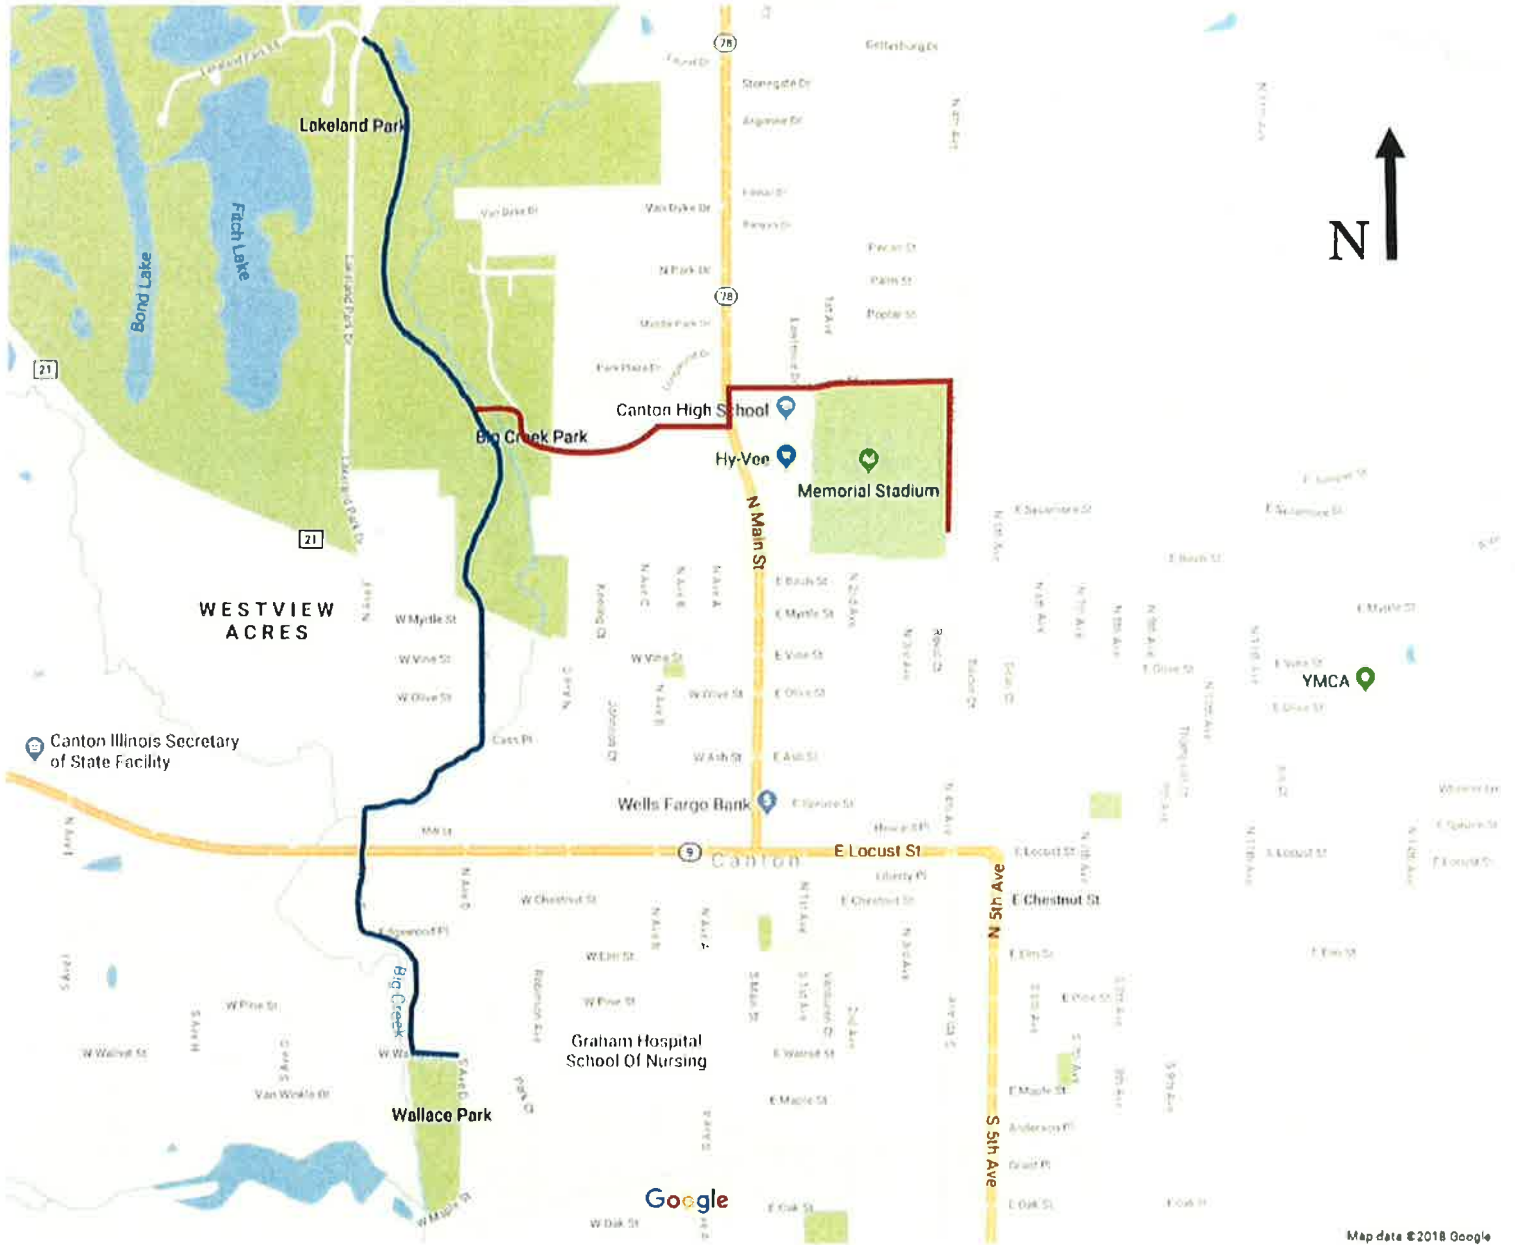

CANTON PARK DISTRICT TRAIL SYSTEM

CANTON, IL

— Wallace to Lakeland Trail: 2.2 Miles

— Athletic Park to Big Creek Trail: 1.2 Miles

Walking paths are also located at Wallace Park and Lakeland Park

For more information about the Canton Park District please visit our website at Cantonpark.org or call 309-647-1345