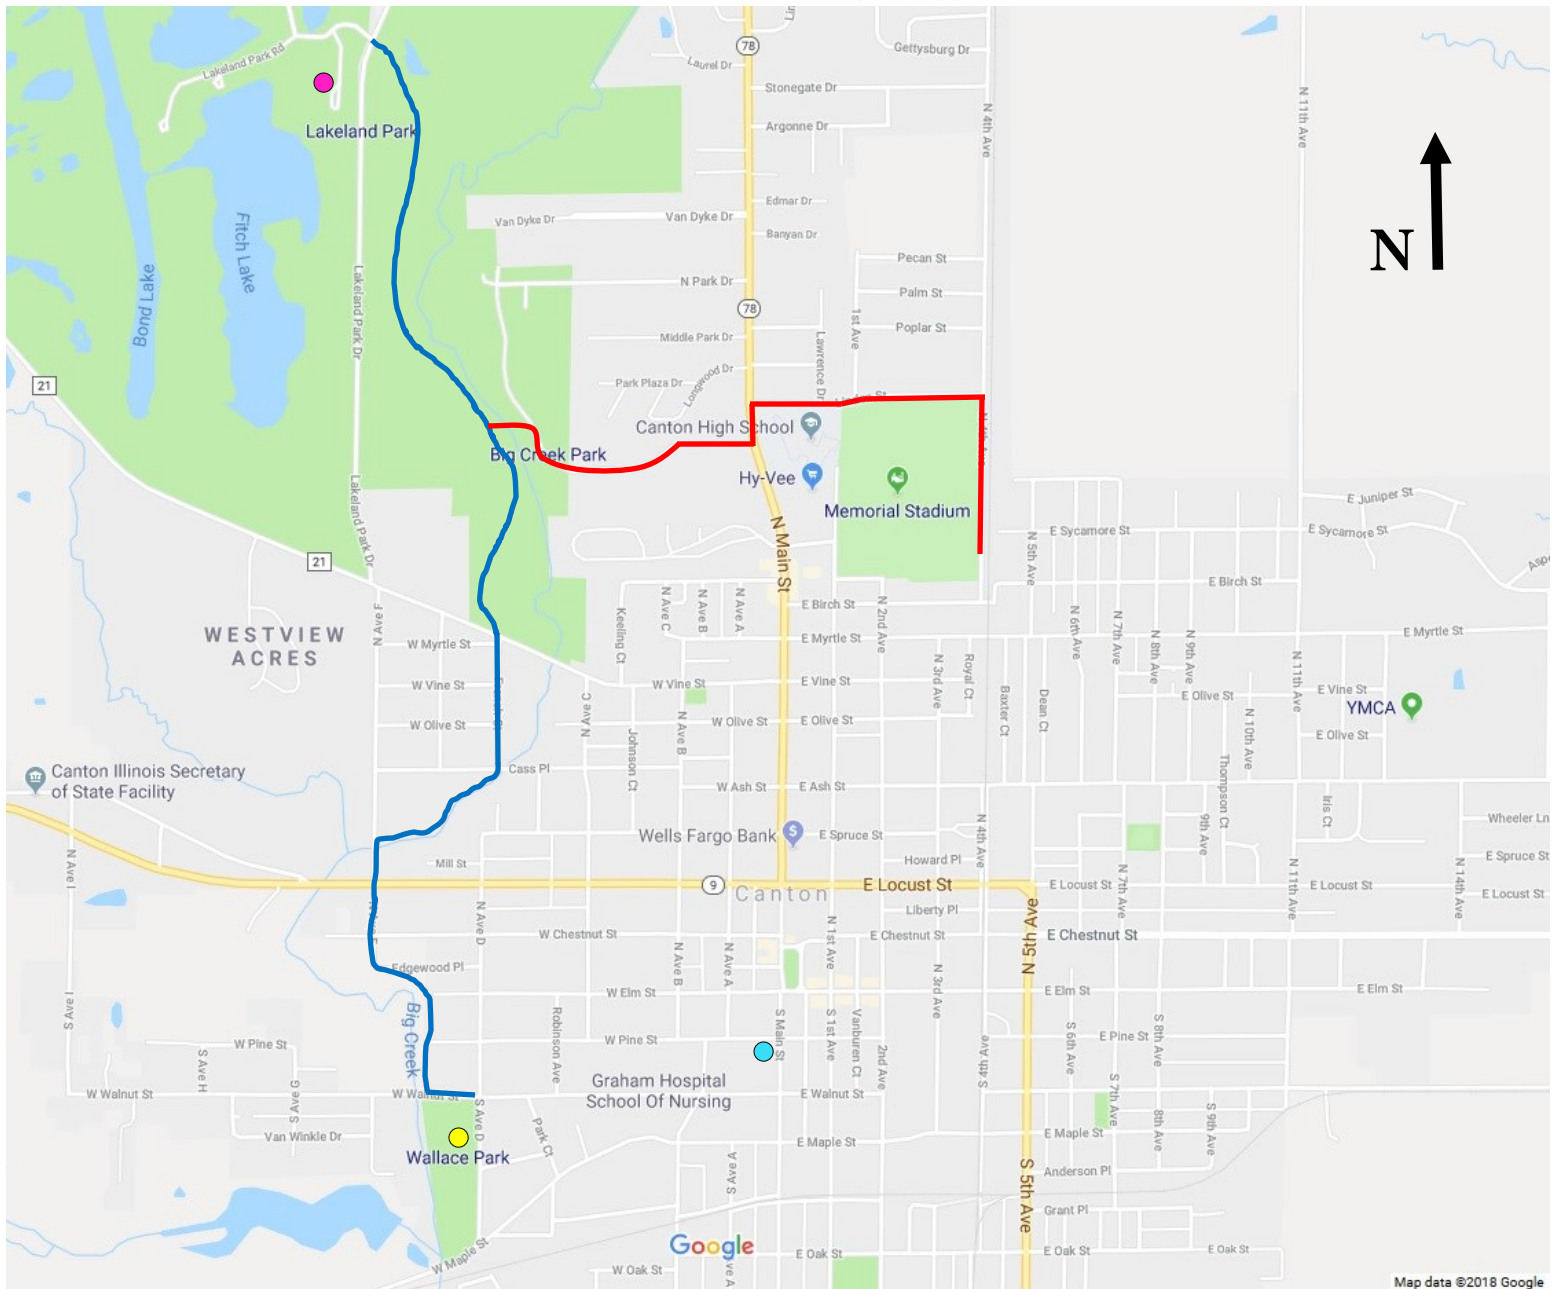

CANTON PARK DISTRICT TRAIL SYSTEM

CANTON, IL

 **Wallace to Lakeland Trail: 2.2 Miles**

 **Athletic Park to Big Creek Trail: 1.2 Miles**

Canton Bike Share Stations

Wallace Park Station

Graham Health Clinic Station

Lakeland Park Station

Walking paths are also located at Wallace Park and Lakeland Park

For more information about the Canton Park District please visit our website at Cantonpark.org or call 309-647-1345